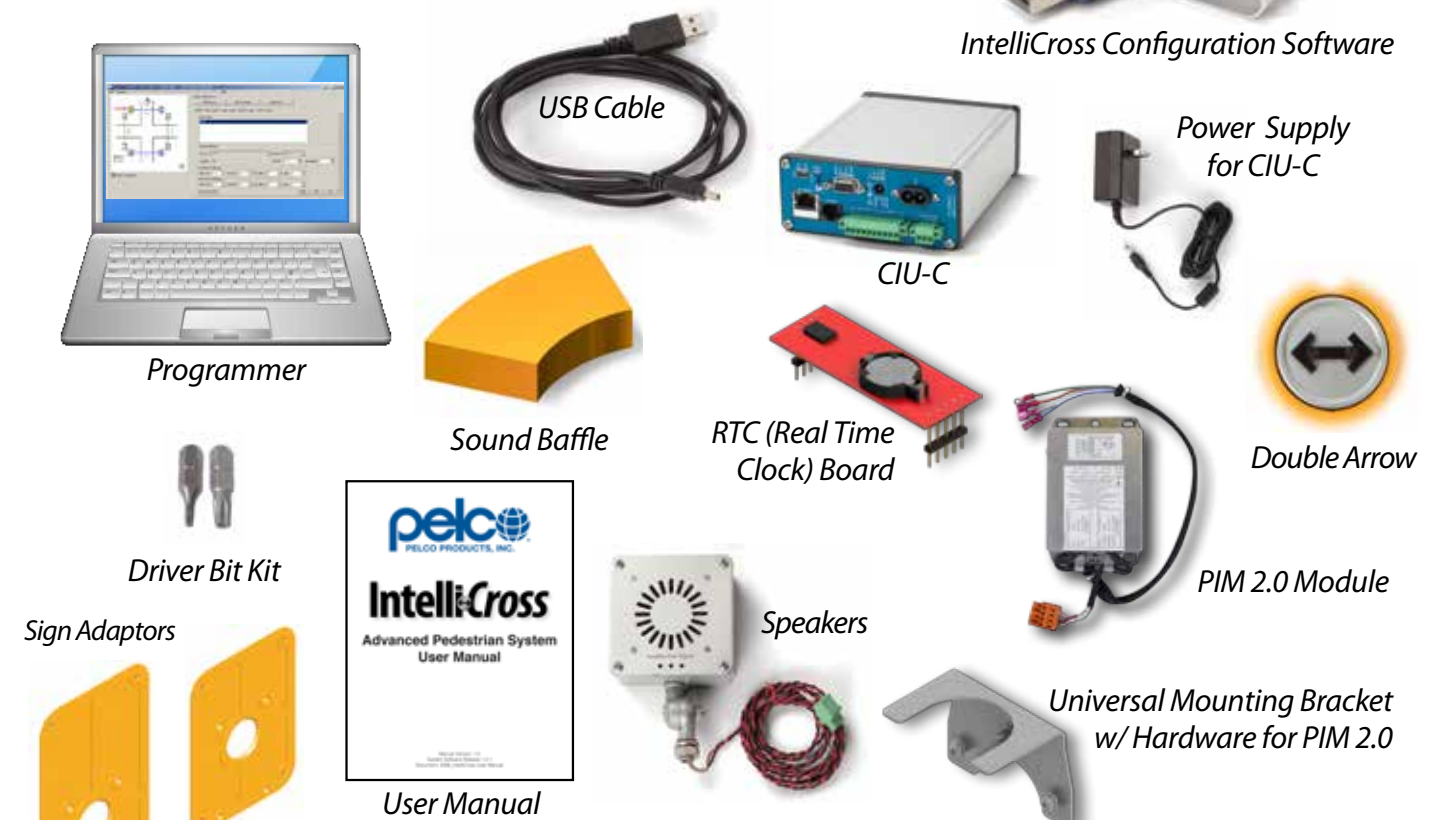

Accessories & Supporting Products

► IntelliCross Specific Accessories