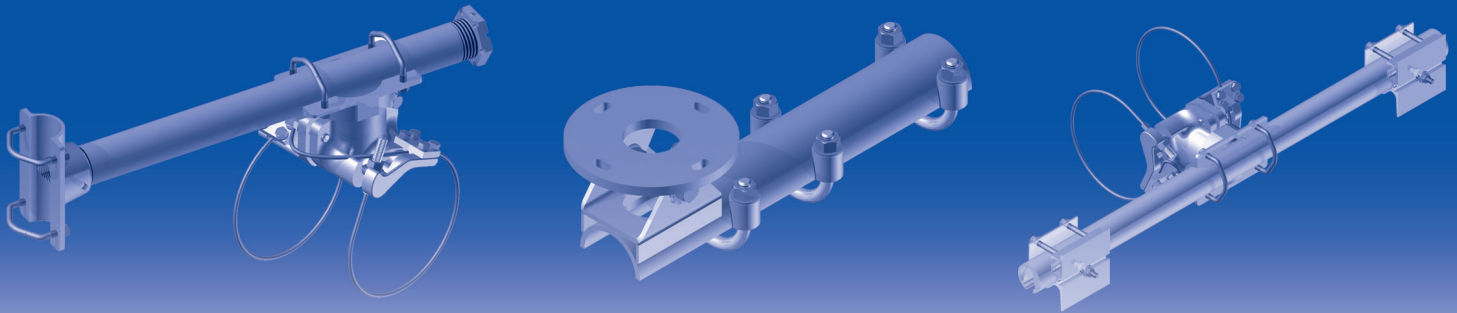

Pelco's Intelligent Transportation Systems (ITS) Mounting Solutions

Support Your Technology More Efficiently...

Transportation systems are becoming more sophisticated every day. Customers expect the most reliable and advanced devices at the most reasonable prices. Choose Pelco Products' ITS Mounting Solutions and get the right product on time and on budget.

ITS Products cover a wide range of applications in the traffic industry; Pelco's ITS Mounting Solutions provide you with the right solutions for the job.

320 W. 18th Street • Edmond, OK 73013 • 405.340.3434 • Fax 405.340.3435 • www.pelcoinc.com

Pelco's ITS Mounting Solutions Supports All Your Traffic Technology Applications

Pelco's ITS Mounting Solutions Accommodate:

- Camera Mounts
- Solar Panel Mounts
- Variable Sign Message Mounts
- Data Transmission Antennas
- Wireless Communication Devices

For the Following Applications:

- Emergency Vehicle Notification Systems
- Automatic Road Enforcement
- Variable Speed Limits
- Collision Avoidance Systems
- Dynamic Traffic Light Sequences

Call your Pelco representative or one of our experienced technical staff today to learn more about our versatile and extensive line of ITS Mounting Solutions.