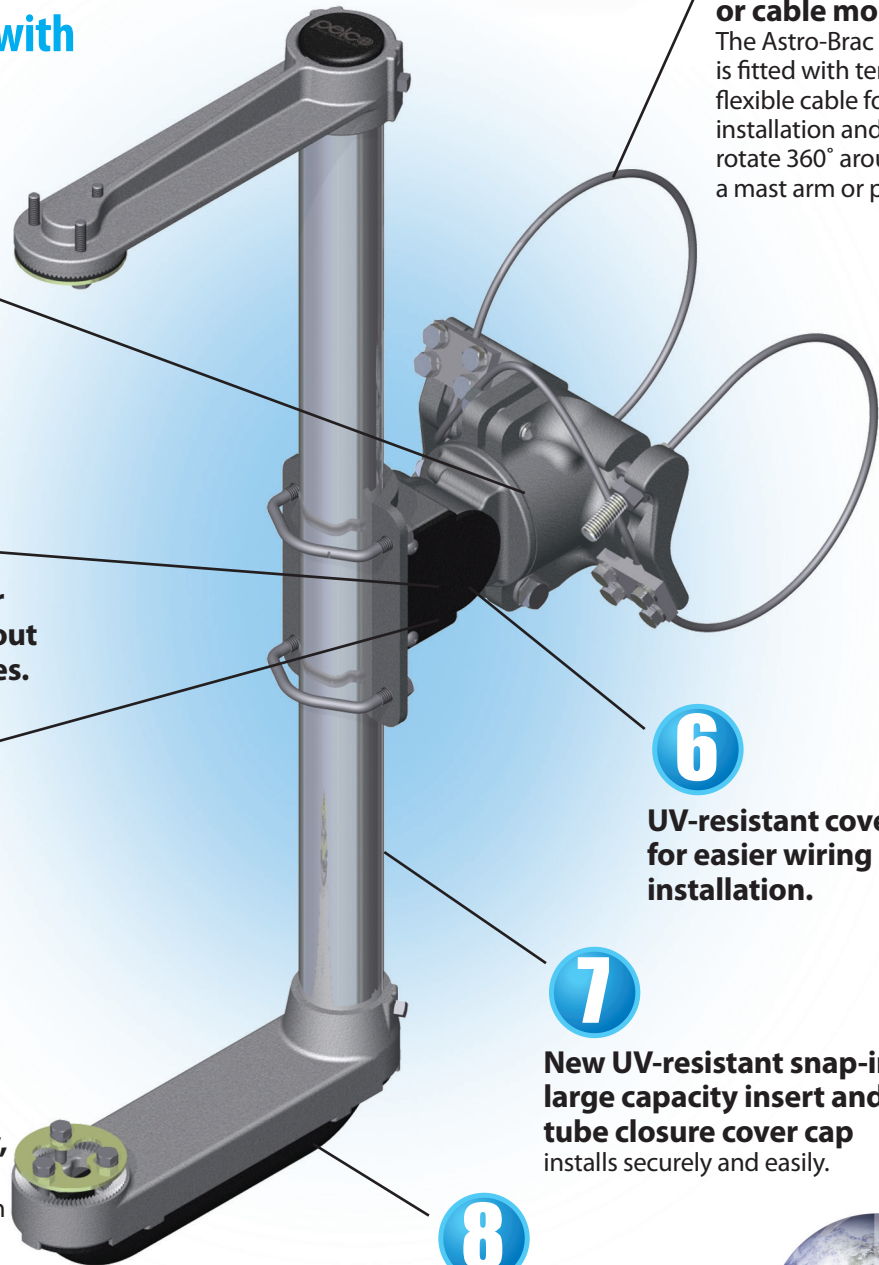

1

The Astro-Brac Atlas features a two-piece clamp that is similar to our superior Stellar clamping method. Stainless steel hardware included.

2

Articulating joint allows for installation flexibility without potentially damaging cables.

3

Easily holds two (2) 5/8" diameter conductors or optional configurations of smaller conductors, the Astro-Brac Atlas is made for today's control devices.

4

The Astro-Brac Atlas Series, like the entire Astro-Brac family, is so versatile, it can be mounted to mast arms and poles ranging in size from 4"-18" diameter.

5

Available as a tenon or cable mount.

The Astro-Brac Atlas is fitted with tenon or flexible cable for fast installation and can rotate 360° around a mast arm or pole.

6

UV-resistant cover allows for easier wiring during installation.

7

New UV-resistant snap-in large capacity insert and tube closure cover cap installs securely and easily.

8

Lower arm has an enlarged protective cover preventing the necessity of dramatic bends in the cable.