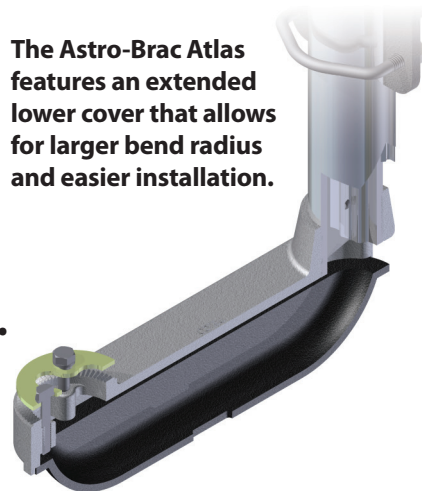

The Astro-Brac Atlas versatile mounting system allows for a variety of articulations.