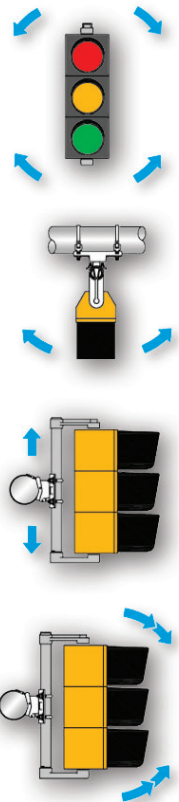

1

The Astro-Brac Atlas features a two-piece clamp that is similar to our superior Stellar clamping method. Stainless steel hardware included.

2

Articulating joint allows for installation flexibility without potentially damaging cables.

3

Easily holds two (2) 5/8" diameter conductors or optional configurations of smaller conductors, the Astro-Brac Atlas is made for today's control devices.

4

The Astro-Brac Atlas Series, like the entire Astro-Brac family, is so versatile, it can be mounted to mast arms and poles ranging in size from 4"-18" diameter.

5

Available as a tenon or cable mount.

The Astro-Brac Atlas is fitted with tenon or flexible cable for fast installation and can rotate 360° around a mast arm or pole.

6

UV-resistant cover allows for easier wiring during installation.

Cross section of the Atlas tenon mount (note the room for articulation inside).

The Astro-Brac Atlas features an extended lower cover that allows for larger bend radius and easier installation.

The Astro-Brac Atlas versatile mounting system allows for a variety of articulations.