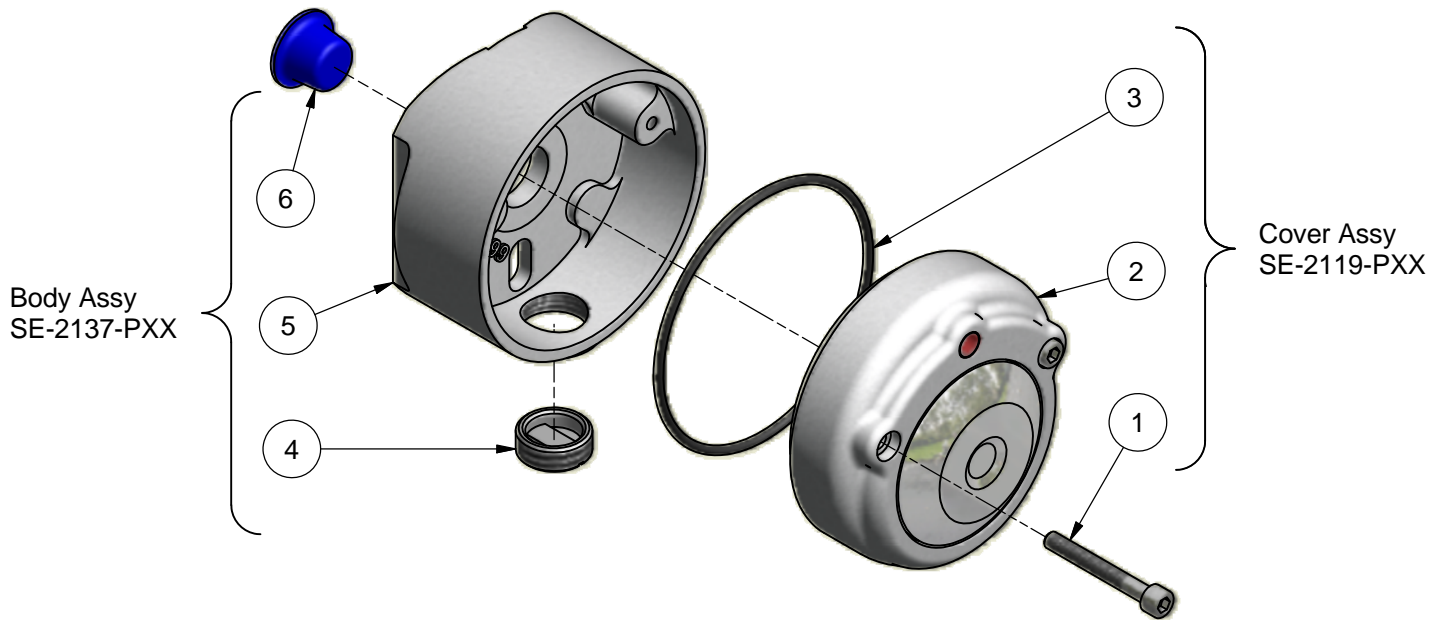

REF:

TITLE:

Passport Push Button Assy, Piezo, Round Pole Mount, Alum

PART NO.:

SE-2120

PART NO.
SE-2120-PNC

Process No Color=PNC
Paint=PXX

OPTIONS
PAINT

ITEM	PART NUMBER	DESCRIPTION	QTY
1	FS-2071-SS	Capscrew, Soc Hd, #10-24 x 1-1/2", Type 304 Stainless	2
2	AK-4000-PXX	Assy Kit, Passport Round Push Button Cover, Alum	1
3	SE-0215-PNC	O-Ring, #150, 70 Duro Neoprene	1
4	SE-0245-PNC	Plug, Threaded Conduit, 1/2" , Diecast	1
5	SE-6099-M1	Body, Round Push Button, Pole Mount, Alum	1
6	SE-0296-PNC	Plug, Tapered #21 Blue	1