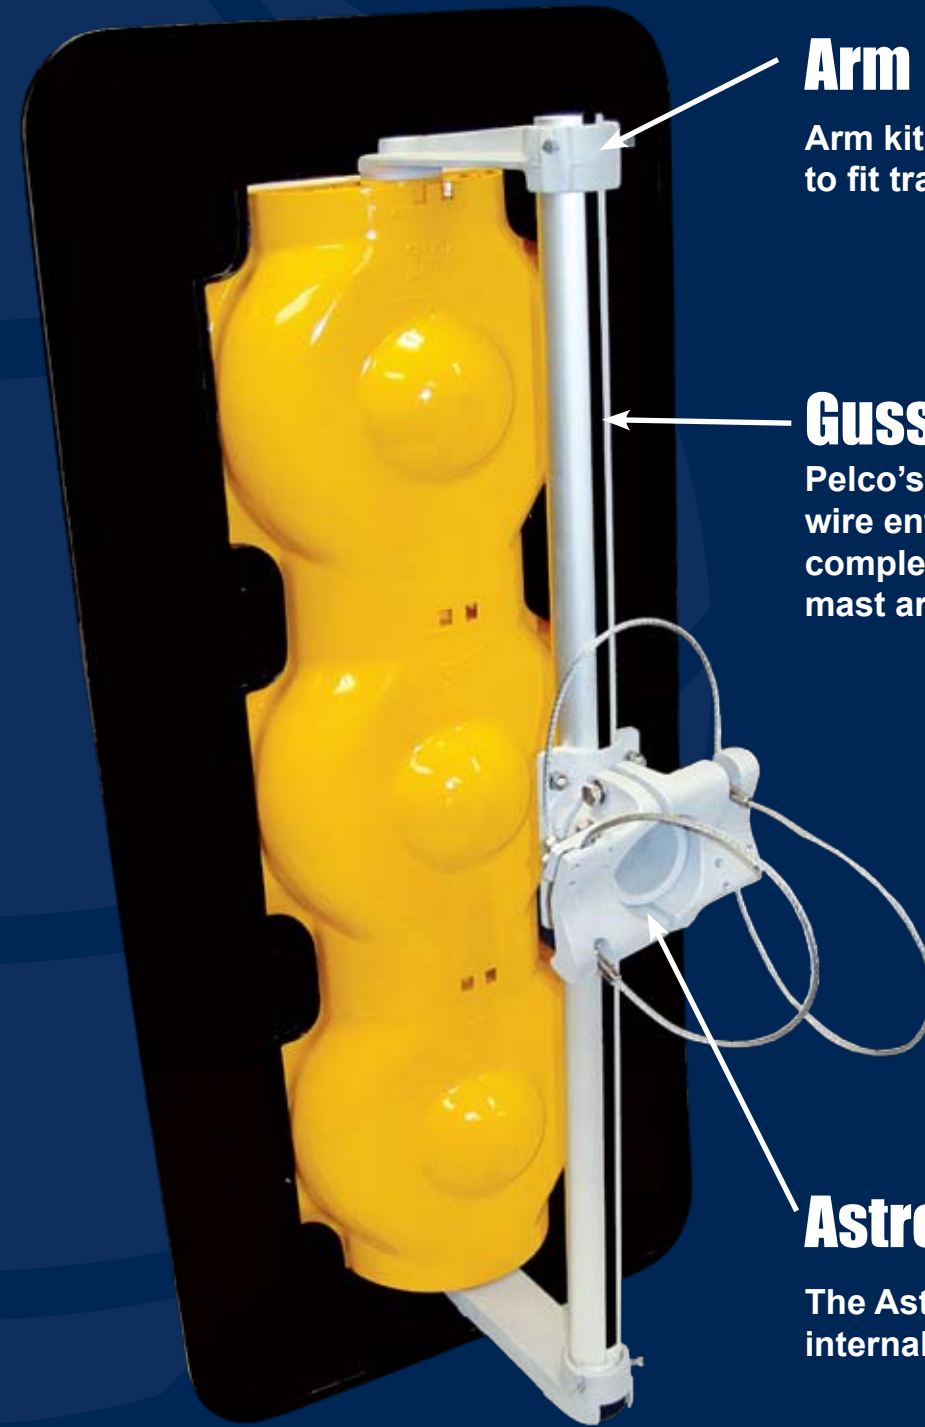

The Astro-Brac® family of products is a universal mounting system for signs, cameras, sensors and virtually any size or combination of signals, to mast arms and poles. The Astro-Brac can be fitted with bands or cables and can rotate 360°. This versatility and the dependability is only possible with the Astro-Brac mounting system.

Astro-Brac Stellar

Astro-Brac Tallon

Astro-Brac Triton

VERSATILE

Arm Kit

Arm kits come in an array of options to fit traffic signal applications.

Gusseted tube

Pelco's aluminum gusseted tubes allow wire entry at any point. The vinyl insert completely conceals the wiring from the mast arm to the signal head.

Astro-Brac Clamp Kit

The Astro-Brac clamp kit allows for all internal wiring and features 360° rotation.

DEPENDABLE