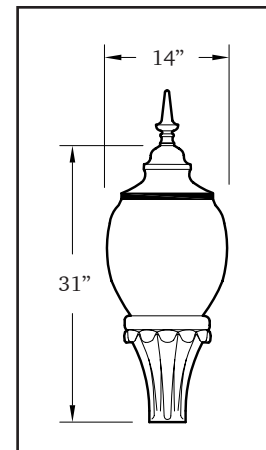

AP-0207
AP-0208
Bristol
Fixture

AP-0287
Acrylic
Globe

AP-8203
Twin Arm

AP-8122
4" Fluted Pole

Bristol Series
Twin Arm Assembly
23" Acrylic Globes,
Steeple Finial,
4" Fluted Pole,
Legrande Base

AP-0814
LeGrande
Base

The Twin Arm Assembly equipped with Bristol Series Globes, offer an era of elegance to any neighborhood. Customize with ornamental banner brackets, street names signs, and cast medallions to create a unique identity.

Bristol 23" Acrylic Globes
Steeple Finial,
4" Fluted Pole
LeGrande Base
w/ Custom Medallion