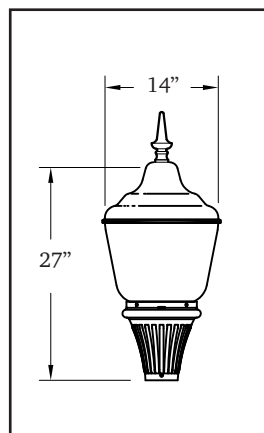

Bristol Acrylic Globe  
Steeple Finial  
4" Fluted Pole  
Octagonal Base Base

Bristol 25" Acorn Globe with 3" Ball Finial

Bristol 21" Acorn Globe with Steeple Ball Finial

Bristol 23" Acrylic Globe with Fleur Finial

Bristol 23" Acrylic Globes  
Steeple Finial,  
4" Fluted Pole  
LeGrande Base  
w/ Custom Medallion

Bristol 25" Acorn Globe with 3" Ball Finial

Bristol 21" Acorn Globe with Steeple Finial

Bristol 23" Acrylic Globe with Fleur Finial

**AP-0333**  
**AP-0334**  
Newport  
Fixture

**AP-0321**  
Acrylic Globe

**AP-0220**  
3½" OD Pole

**AP-0801**  
**AP-0804**  
Old Towne I Base

The Newport's smaller scale is designed to complement residential, university, and smaller commercial applications. The Newport fixture can be coupled with a variety of poles to offer your project a custom touch.

Newport  
Acrylic Globe  
Spear Finial,  
3½" OD Pole  
Old Towne Base

Newport with Acrylic Globe and Steeple Finial

Newport with Textured Globe and Fleur Finial

Newport with 21" Acorn Globe and 3" Ball Finial