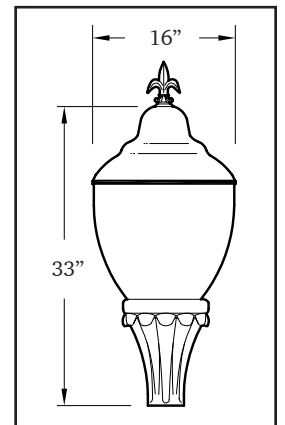

AP-0207  
AP-0208  
Bristol Fixture

AP-0286  
Poly Acorn Globe

AP-8142  
4" Fluted Pole

PB-5414  
Octagonal Base

The Bristol Series combines attractive design with functional efficiency. Bristol street lamps are the perfect specification for residential developments, main street revitalization projects or any area that requires a warm glow of illumination.

Bristol Acrylic Globe  
Steeple Finial  
4" Fluted Pole  
Octagonal Base Base

Bristol 25" Acorn Globe with 3" Ball Finial

Bristol 21" Acorn Globe with Steeple Ball Finial

Bristol 23" Acrylic Globe with Fleur Finial