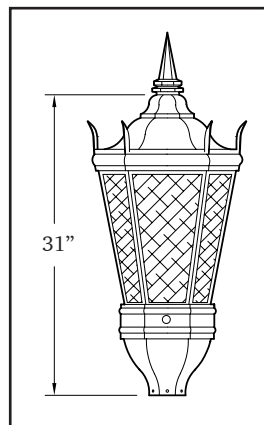

Bristol Acrylic Globe  
Steeple Finial  
4" Fluted Pole  
Octagonal Base Base

Bristol 25" Acorn Globe with 3" Ball Finial

Bristol 21" Acorn Globe with Steeple Ball Finial

Bristol 23" Acrylic Globe with Fleur Finial

AP-0216  
AP-0217  
Windsor  
Fixture

AP-0220  
3½" OD Pole

AP-0801  
AP-0804  
Old Towne I Base

The Windsor Series offers the classic charm and elegance of Old World Style. By incorporating the most modern of manufacturing technologies, Pelco ensures years of function and beauty to each Windsor light. Customize your Windsor Lantern with the perfect nostalgic look for your next project.

Windsor Fixture  
3" Gold Ball Finial  
Tapered Fiberglass Pole  
LeGrande Base

Windsor with Spikes  
and Spire Finial

Windsor with Spikes  
and Fleur Finial

Windsor Lantern

AP-0207  
AP-0208  
Bristol  
Fixture

AP-0287  
Acrylic  
Globe

AP-8203  
Twin Arm

AP-8122  
4" Fluted Pole

Bristol Series  
Twin Arm Assembly  
23" Acrylic Globes,  
Steeple Finial,  
4" Fluted Pole,  
Legrande Base

AP-0814  
LeGrande  
Base