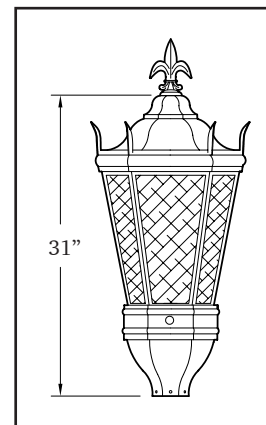

Bristol Acrylic Globe  
Steeple Finial  
4" Fluted Pole  
Octagonal Base Base

Bristol 25" Acorn Globe with 3" Ball Finial

Bristol 21" Acorn Globe with Steeple Ball Finial

Bristol 23" Acrylic Globe with Fleur Finial

AP-0216  
AP-0217  
Windsor  
Fixture

AP-0220  
3½" OD Pole

AP-0801  
AP-0804  
Old Towne I Base

The Windsor Series offers the classic charm and elegance of Old World Style. By incorporating the most modern of manufacturing technologies, Pelco ensures years of function and beauty to each Windsor light. Customize your Windsor Lantern with the perfect nostalgic look for your next project.

Windsor Fixture  
3" Gold Ball Finial  
Tapered Fiberglass Pole  
LeGrande Base

Windsor with Spikes  
and Spire Finial

Windsor with Spikes  
and Fleur Finial

Windsor Lantern

AP-0207  
AP-0208  
Bristol  
Fixture