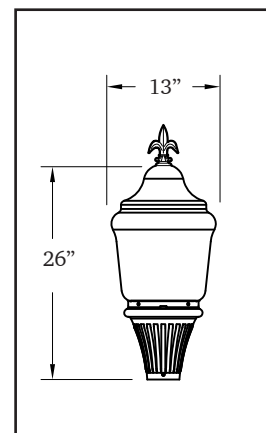

Bristol Acrylic Globe  
Steeple Finial  
4" Fluted Pole  
Octagonal Base Base

Bristol 25" Acorn Globe with 3" Ball Finial

Bristol 21" Acorn Globe with Steeple Ball Finial

Bristol 23" Acrylic Globe with Fleur Finial

Bristol 23" Acrylic Globes  
Steeple Finial,  
4" Fluted Pole  
LeGrande Base  
w/ Custom Medallion

Bristol 25" Acorn Globe with 3" Ball Finial

Bristol 21" Acorn Globe with Steeple Finial

Bristol 23" Acrylic Globe with Fleur Finial

**AP-0333**  
**AP-0334**  
Newport  
Fixture

**AP-0321**  
Acrylic Globe

**AP-0220**  
3½" OD Pole

**AP-0801**  
**AP-0804**  
Old Towne I Base

The Newport's smaller scale is designed to complement residential, university, and smaller commercial applications. The Newport fixture can be coupled with a variety of poles to offer your project a custom touch.

Newport  
Acrylic Globe  
Spear Finial,  
3½" OD Pole  
Old Towne Base

Newport with Acrylic Globe and Steeple Finial

Newport with Textured Globe and Fleur Finial

Newport with 21" Acorn Globe and 3" Ball Finial