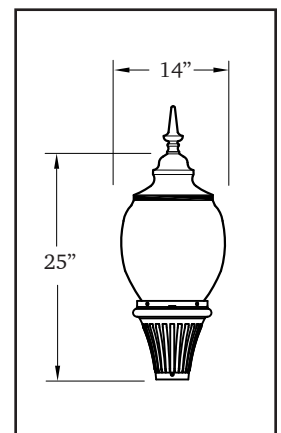

Bristol Acrylic Globe  
Steeple Finial  
4" Fluted Pole  
Octagonal Base Base

Bristol 25" Acorn Globe with 3" Ball Finial

Bristol 21" Acorn Globe with Steeple Ball Finial

Bristol 23" Acrylic Globe with Fleur Finial

Bristol 23" Acrylic Globes  
Steeple Finial,  
4" Fluted Pole  
LeGrande Base  
w/ Custom Medallion

Bristol 25" Acorn Globe with 3" Ball Finial

Bristol 21" Acorn Globe with Steeple Finial

Bristol 23" Acrylic Globe with Fleur Finial

**AP-0333**  
**AP-0334**  
Newport  
Fixture

**AP-0321**  
Acrylic Globe

**AP-0220**  
3½" OD Pole

**AP-0801**  
**AP-0804**  
Old Towne I Base

The Newport's smaller scale is designed to complement residential, university, and smaller commercial applications. The Newport fixture can be coupled with a variety of poles to offer your project a custom touch.

Newport  
Acrylic Globe  
Spear Finial,  
3½" OD Pole  
Old Towne Base

Newport with Acrylic Globe and Steeple Finial

Newport with Textured Globe and Fleur Finial

Newport with 21" Acorn Globe and 3" Ball Finial