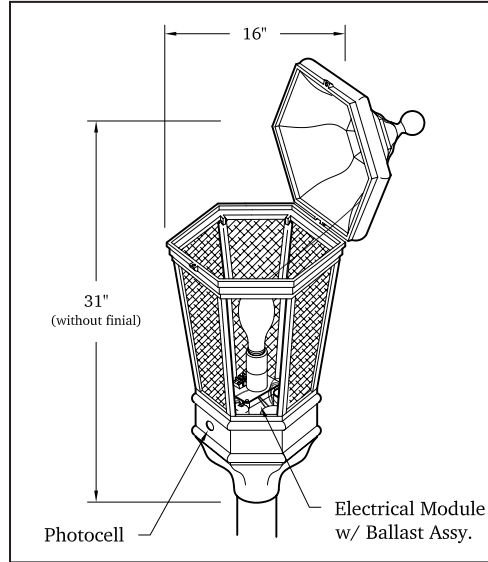

AP-0207  
AP-0208  
Bristol Fixture

AP-0286  
Poly Acorn Globe

AP-8142  
4" Fluted Pole

PB-5414  
Octagonal Base

The Bristol Series combines attractive design with functional efficiency. Bristol street lamps are the perfect specification for residential developments, main street revitalization projects or any area that requires a warm glow of illumination.

Bristol Acrylic Globe  
Steeple Finial  
4" Fluted Pole  
Octagonal Base Base

Bristol 25" Acorn Globe with 3" Ball Finial

Bristol 21" Acorn Globe with Steeple Ball Finial

Bristol 23" Acrylic Globe with Fleur Finial

AP-0216  
AP-0217  
Windsor  
Fixture

AP-0220  
3½" OD Pole

AP-0801  
AP-0804  
Old Towne I Base

The Windsor Series offers the classic charm and elegance of Old World Style. By incorporating the most modern of manufacturing technologies, Pelco ensures years of function and beauty to each Windsor light. Customize your Windsor Lantern with the perfect nostalgic look for your next project.