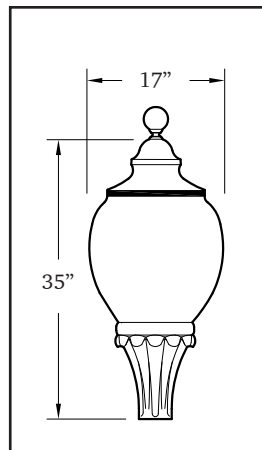

AP-0207
AP-0208
Bristol
Fixture

AP-0287
Acrylic
Globe

AP-8203
Twin Arm

AP-8122
4" Fluted Pole

Bristol Series
Twin Arm Assembly
23" Acrylic Globes,
Steeple Finial,
4" Fluted Pole,
Legrande Base

AP-0814
LeGrande
Base

The Twin Arm Assembly equipped with Bristol Series Globes, offer an era of elegance to any neighborhood. Customize with ornamental banner brackets, street names signs, and cast medallions to create a unique identity.

Bristol 23" Acrylic Globes
Steeple Finial,
4" Fluted Pole
LeGrande Base
w/ Custom Medallion