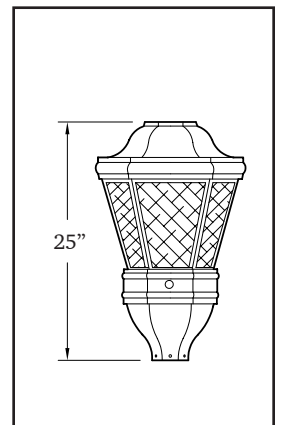

Bristol Acrylic Globe  
Steeple Finial  
4" Fluted Pole  
Octagonal Base Base

Bristol 25" Acorn Globe with 3" Ball Finial

Bristol 21" Acorn Globe with Steeple Ball Finial

Bristol 23" Acrylic Globe with Fleur Finial

AP-0216  
AP-0217  
Windsor  
Fixture

AP-0220  
3½" OD Pole

AP-0801  
AP-0804  
Old Towne I Base

The Windsor Series offers the classic charm and elegance of Old World Style. By incorporating the most modern of manufacturing technologies, Pelco ensures years of function and beauty to each Windsor light. Customize your Windsor Lantern with the perfect nostalgic look for your next project.

Windsor Fixture  
3" Gold Ball Finial  
Tapered Fiberglass Pole  
LeGrande Base

Windsor with Spikes  
and Spire Finial

Windsor with Spikes  
and Fleur Finial

Windsor Lantern

AP-0207  
AP-0208  
Bristol  
Fixture