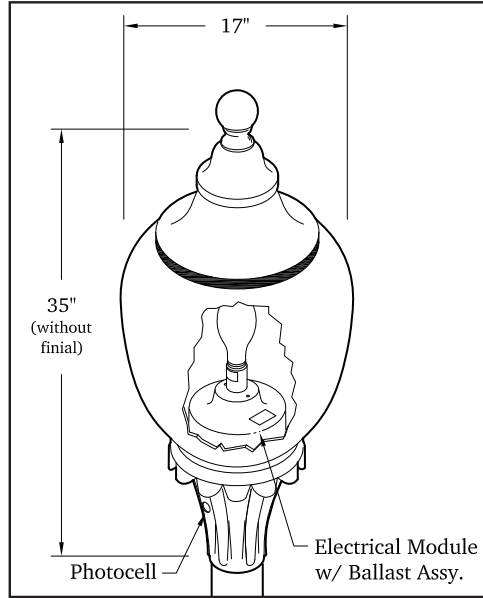

AP-0207  
AP-0208  
Bristol Fixture

AP-0286  
Poly Acorn Globe

AP-8142  
4" Fluted Pole

PB-5414  
Octagonal Base

The Bristol Series combines attractive design with functional efficiency. Bristol street lamps are the perfect specification for residential developments, main street revitalization projects or any area that requires a warm glow of illumination.

Bristol Acrylic Globe  
Steeple Finial  
4" Fluted Pole  
Octagonal Base Base

Bristol 25" Acorn Globe with 3" Ball Finial

Bristol 21" Acorn Globe with Steeple Ball Finial

Bristol 23" Acrylic Globe with Fleur Finial