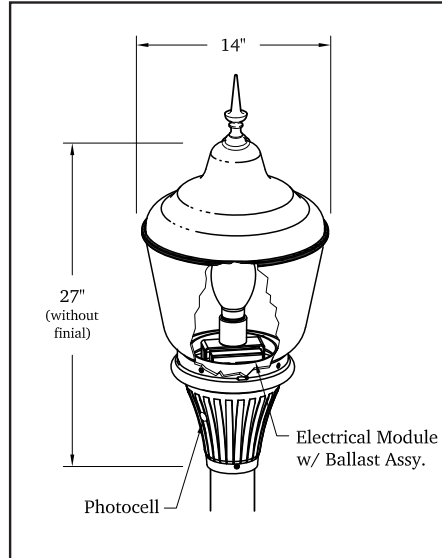

AP-0207  
AP-0208  
Bristol Fixture

AP-0286  
Poly Acorn Globe

AP-8142  
4" Fluted Pole

PB-5414  
Octagonal Base

The Bristol Series combines attractive design with functional efficiency. Bristol street lamps are the perfect specification for residential developments, main street revitalization projects or any area that requires a warm glow of illumination.

Bristol 23" Acrylic Globes  
Steeple Finial,  
4" Fluted Pole  
LeGrande Base  
w/ Custom Medallion

Bristol 25" Acorn Globe with 3" Ball Finial

Bristol 21" Acorn Globe with Steeple Finial

Bristol 23" Acrylic Globe with Fleur Finial

**AP-0333**  
**AP-0334**  
Newport  
Fixture

**AP-0321**  
Acrylic Globe

**AP-0220**  
3½" OD Pole

**AP-0801**  
**AP-0804**  
Old Towne I Base

The Newport's smaller scale is designed to complement residential, university, and smaller commercial applications. The Newport fixture can be coupled with a variety of poles to offer your project a custom touch.