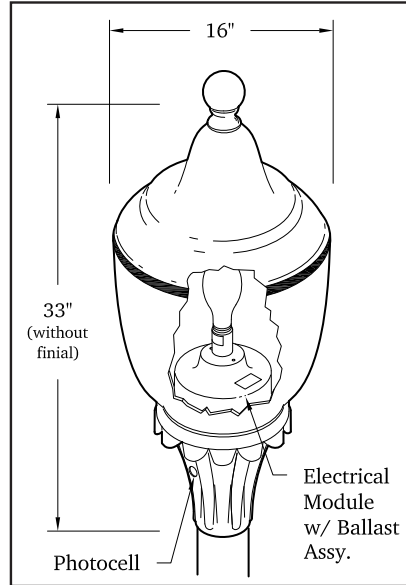

AP-0287  
Acrylic  
Globe

AP-8203  
Twin Arm

AP-8122  
4" Fluted Pole

Bristol Series  
Twin Arm Assembly  
23" Acrylic Globes,  
Steeple Finial,  
4" Fluted Pole,  
Legrande Base

AP-0814  
LeGrande  
Base