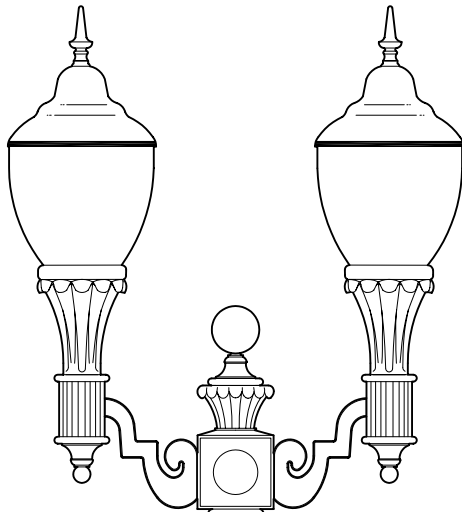

AP-0207  
AP-0208  
Bristol Fixture

AP-0286  
Poly Acorn Globe

AP-8142  
4" Fluted Pole

PB-5414  
Octagonal Base

The Bristol Series combines attractive design with functional efficiency. Bristol street lamps are the perfect specification for residential developments, main street revitalization projects or any area that requires a warm glow of illumination.

Bristol Acrylic Globe  
Steeple Finial  
4" Fluted Pole  
Octagonal Base Base

Bristol 25" Acorn Globe with 3" Ball Finial

Bristol 21" Acorn Globe with Steeple Ball Finial

Bristol 23" Acrylic Globe with Fleur Finial

AP-0216  
AP-0217  
Windsor  
Fixture

AP-0220  
3½" OD Pole

AP-0801  
AP-0804  
Old Towne I Base

The Windsor Series offers the classic charm and elegance of Old World Style. By incorporating the most modern of manufacturing technologies, Pelco ensures years of function and beauty to each Windsor light. Customize your Windsor Lantern with the perfect nostalgic look for your next project.

Windsor Fixture  
3" Gold Ball Finial  
Tapered Fiberglass Pole  
LeGrande Base

Windsor with Spikes  
and Spire Finial

Windsor with Spikes  
and Fleur Finial

Windsor Lantern

AP-0207  
AP-0208  
Bristol  
Fixture