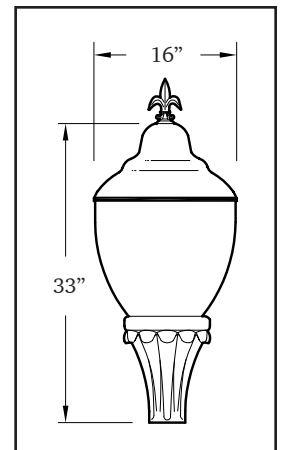

Bristol Acrylic Globe  
Steeple Finial  
4" Fluted Pole  
Octagonal Base Base

Bristol 25" Acorn Globe with 3" Ball Finial

Bristol 21" Acorn Globe with Steeple Ball Finial

Bristol 23" Acrylic Globe with Fleur Finial

AP-0287  
Acrylic  
Globe

AP-8203  
Twin Arm

AP-8122  
4" Fluted Pole

Bristol Series  
Twin Arm Assembly  
23" Acrylic Globes,  
Steeple Finial,  
4" Fluted Pole,  
Legrande Base

AP-0814  
LeGrande  
Base

Bristol 23" Acrylic Globes  
Steeple Finial,  
4" Fluted Pole  
LeGrande Base  
w/ Custom Medallion

Bristol 25" Acorn Globe with 3" Ball Finial

Bristol 21" Acorn Globe with Steeple Finial

Bristol 23" Acrylic Globe with Fleur Finial

**AP-0333**  
**AP-0334**  
Newport  
Fixture

**AP-0321**  
Acrylic Globe

**AP-0220**  
3½" OD Pole

**AP-0801**  
**AP-0804**  
Old Towne I Base

The Newport's smaller scale is designed to complement residential, university, and smaller commercial applications. The Newport fixture can be coupled with a variety of poles to offer your project a custom touch.